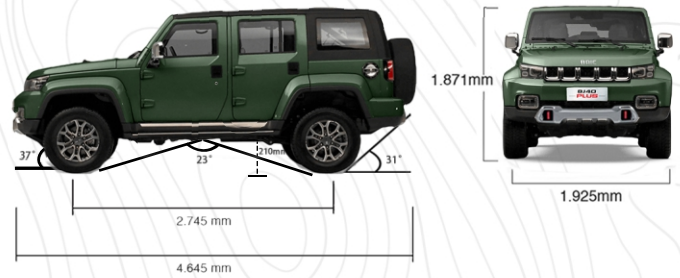

3. 4 CYL DOHC 2.0 LTR TURBO POWERTRAIN 221 HP 380 NM TORQUE

DIMENSION

EXTERIOR COLOR